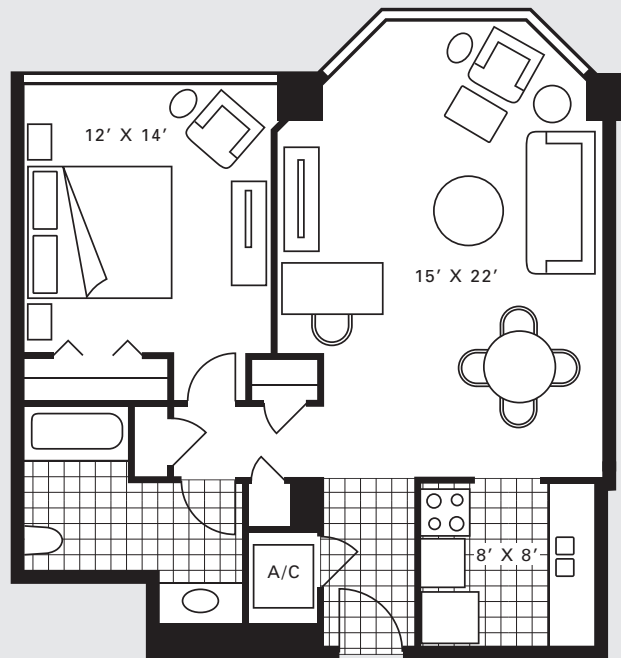

**FOUR SEASONS PLACE**  
*Houston*

**TRINITY**  
*1 bedroom + 1 bath*  
*802 sq. ft.*

Square footage and room dimensions are approximate