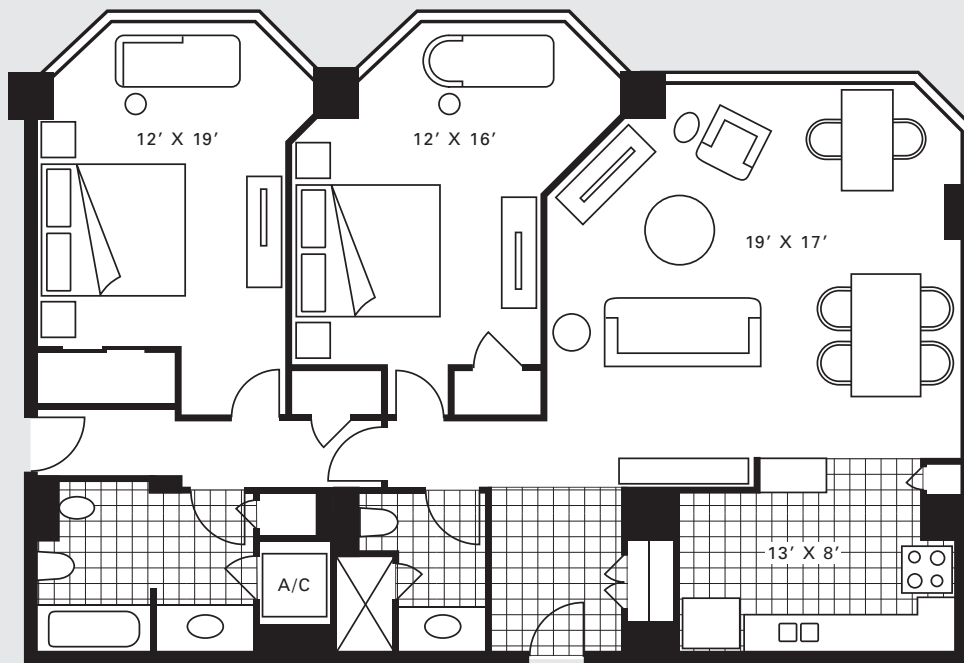

**FOUR SEASONS PLACE**  
*Houston*

**SABINE**  
*2 bedroom + 2 bath*  
*1305 - 1311 sq. ft.*

Square footage and room dimensions are approximate