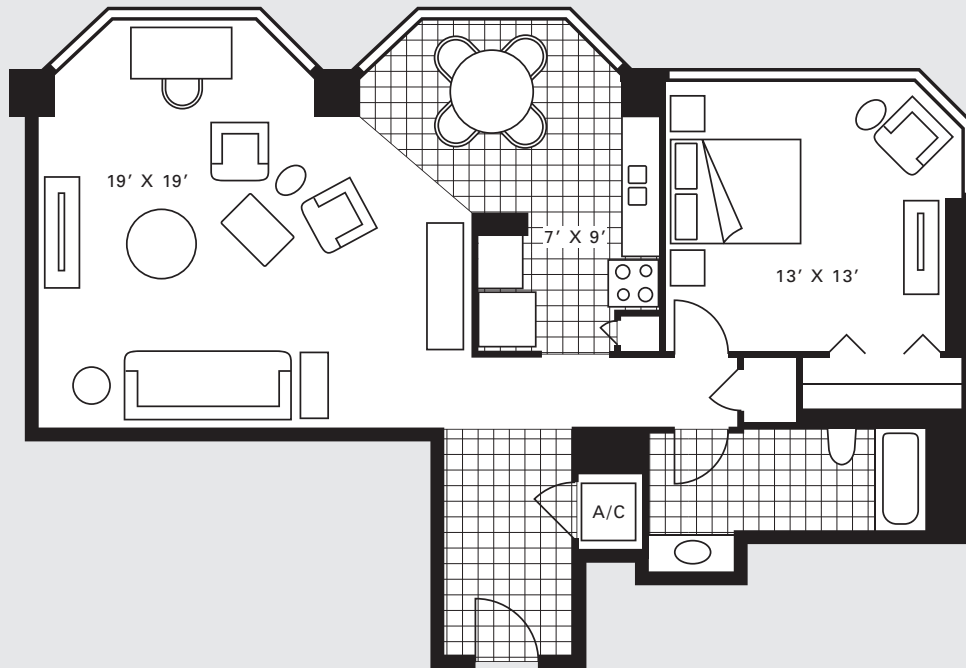

FOUR SEASONS PLACE
Houston

NUECES
1 bedroom + 1 bath
933 sq. ft.

Square footage and room dimensions are approximate